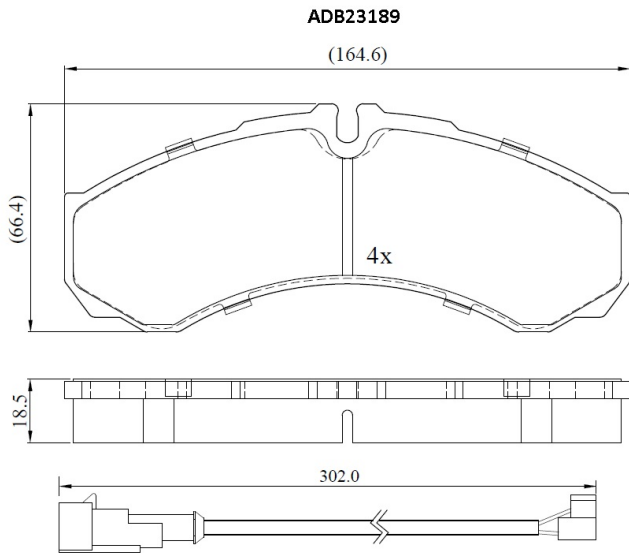

Make: NISSAN

Model: NT500

Part Number: ADB23189

Vehicle Manufacturing/Engine:

Specifications

Fitting Position	:	Rear
Model Date	:	2013-

Or. Caliper	:	
WVA	:	29121
FMSI	:	
Length	:	
Width	:	
Thickness	:	