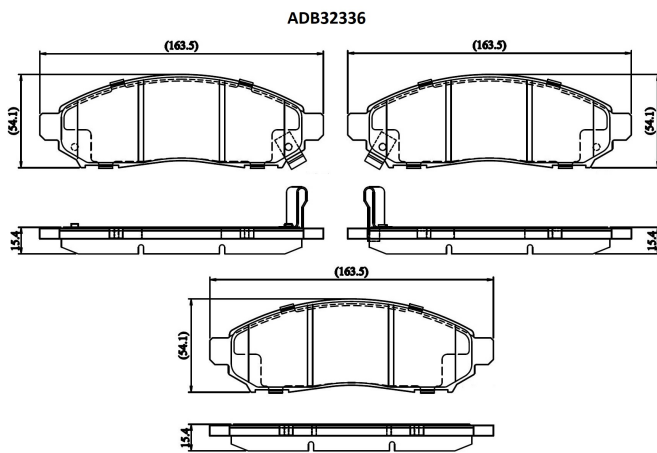

Make: NISSAN

Model: NV200 / EVALIA Bus

Part Number: ADB32336

Vehicle Manufacturing/Engine:

Specifications

Fitting Position	:	Front
Model Date	:	7/2014 >
Or. Caliper	:	
WVA	:	25254, 25227, 25228

FMSI	:	
Length	:	163.5
Width	:	54.1
Thickness	:	15.4