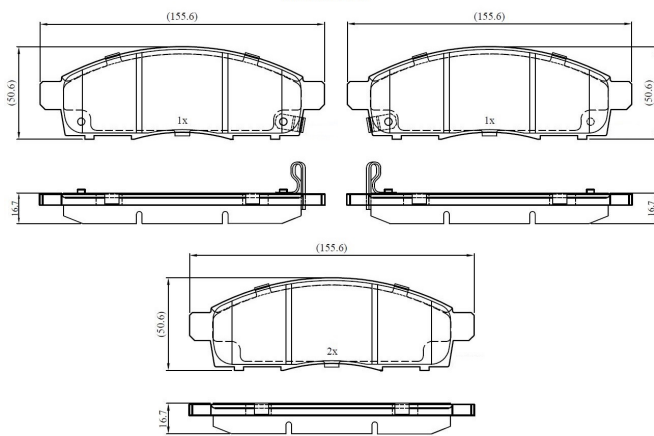

Make: NISSAN

Model: NV200 / EVALIA Bus

Part Number: ADB32427

Vehicle Manufacturing/Engine:

ADB32427

Specifications

Fitting Position	:	Front
Model Date	:	2010-
Or. Caliper	:	
WVA	:	2,50,87,25,088

FMSI	:	
Length	:	155.6
Width	:	50.6
Thickness	:	16.7