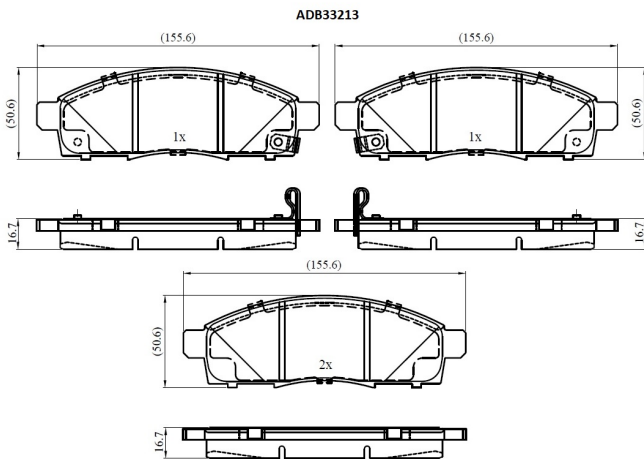

Make: NISSAN

Model: NV200 / EVALIA Bus

Part Number: ADB33213

Vehicle Manufacturing/Engine:

Specifications

Fitting Position	:	Front
Model Date	:	2011-
Or. Caliper	:	
WVA	:	25087

FMSI	:	
Length	:	155.6
Width	:	50.6
Thickness	:	16.7