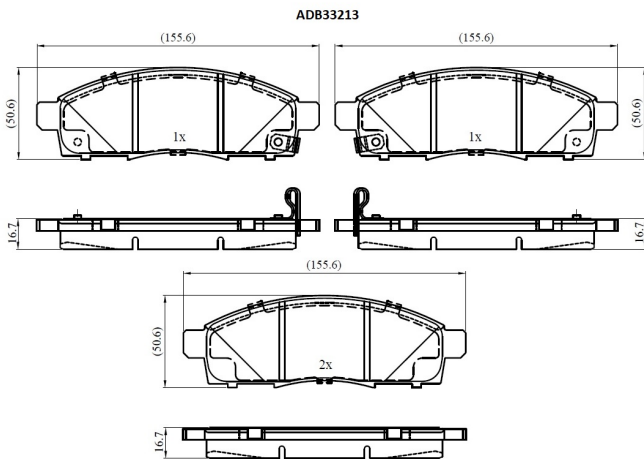

Make: NISSAN

Model: NV200 / EVALIA Bus

Part Number: ADB33213

Vehicle Manufacturing/Engine:

Specifications

Fitting Position	:	Front
Model Date	:	2010-
Or. Caliper	:	
WVA	:	25087

FMSI	:	
Length	:	155.6
Width	:	50.6
Thickness	:	16.7