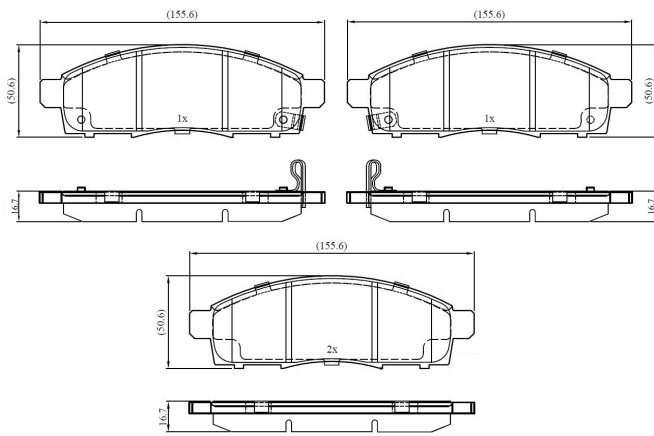

Make: NISSAN

Model: NV200 Van

Part Number: ADB32427

Vehicle Manufacturing/Engine:

ADB32427

Specifications

Fitting Position	:	Front
Model Date	:	2011-
Or. Caliper	:	
WVA	:	2,50,87,25,088

FMSI	:	
Length	:	155.6
Width	:	50.6
Thickness	:	16.7