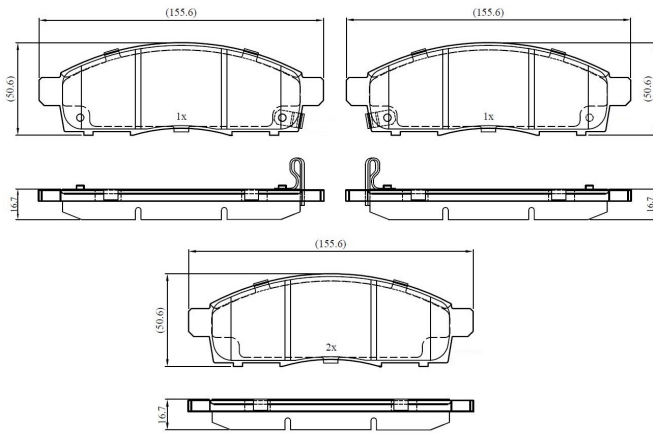

Make: NISSAN

Model: NV200 Van

Part Number: ADB32427

Vehicle Manufacturing/Engine:

ADB32427

Specifications

Fitting Position	:	Front
Model Date	:	2010-
Or. Caliper	:	
WVA	:	2,50,87,25,088

FMSI	:	
Length	:	155.6
Width	:	50.6
Thickness	:	16.7