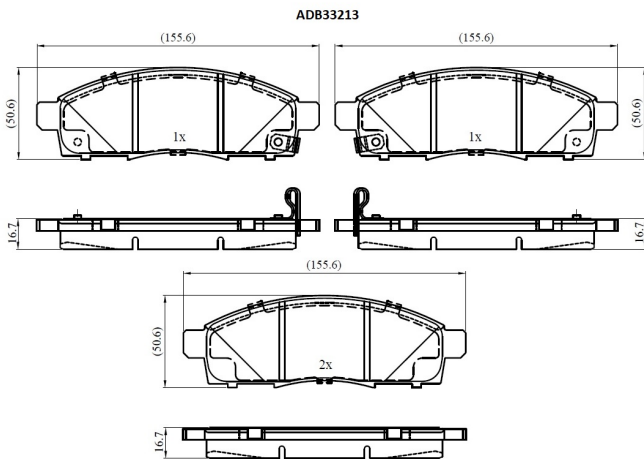

Make: NISSAN

Model: NV200 Van

Part Number: ADB33213

Vehicle Manufacturing/Engine:

Specifications

Fitting Position	:	Front
Model Date	:	2011-
Or. Caliper	:	
WVA	:	25087

FMSI	:	
Length	:	155.6
Width	:	50.6
Thickness	:	16.7