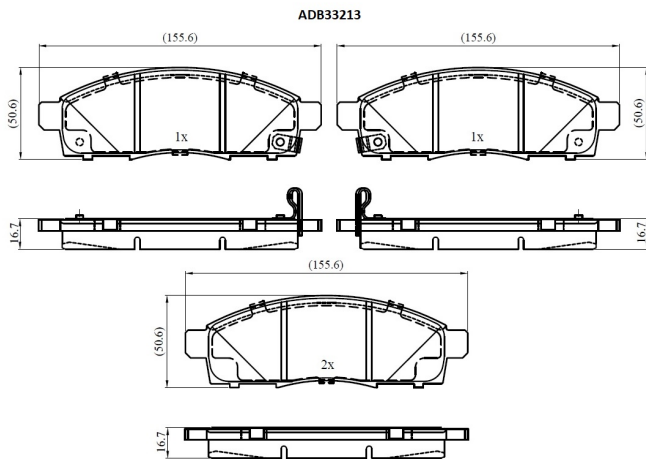

Make: NISSAN

Model: NV200 Van

Part Number: ADB33213

Vehicle Manufacturing/Engine:

Specifications

Fitting Position	:	Front
Model Date	:	2010-
Or. Caliper	:	
WVA	:	25087

FMSI	:	
Length	:	155.6
Width	:	50.6
Thickness	:	16.7