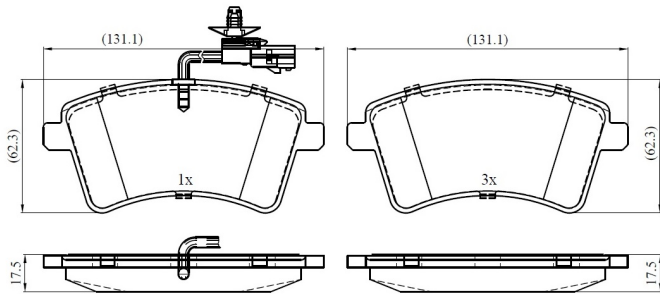

Make: NISSAN

Model: NV250 Van

Part Number: ADB13231

Vehicle Manufacturing/Engine:

ADB13231

Specifications

Fitting Position	:	Front
Model Date	:	2019-
Or. Caliper	:	
WVA	:	24693

FMSI	:	
Length	:	131.1
Width	:	62.3
Thickness	:	17.5