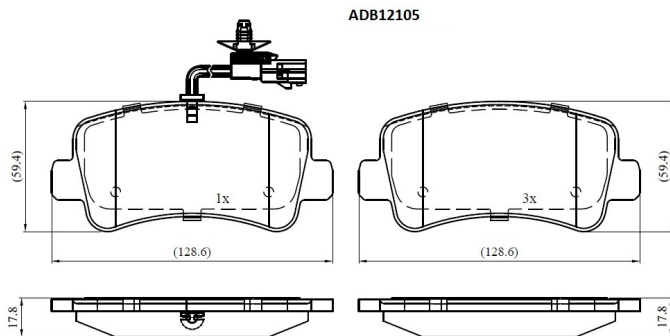

Make: NISSAN

Model: NV400 Flatbed / Chasis

Part Number: ADB12105

Vehicle Manufacturing/Engine:

Specifications

Fitting Position	:	Rear
Model Date	:	11/11-
Or. Caliper	:	Brembo
WVA	:	25112, 25113
FMSI	:	

Length	:	128.5
Width	:	59.4
Thickness	:	17.8