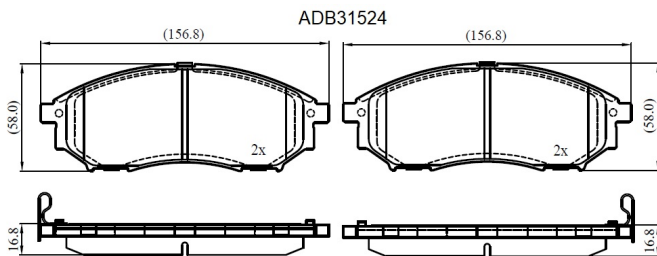

Make: NISSAN

Model: Pathfinder (R15)

Part Number: ADB31524

Vehicle Manufacturing/Engine:

Specifications

Fitting Position	:	Front
Model Date	:	03/05-->
Or. Caliper	:	Sumitomo
WVA	:	24,05,62,40,57,23,834
FMSI	:	
Length	:	156.8
Width	:	58

Thickness : 16.8