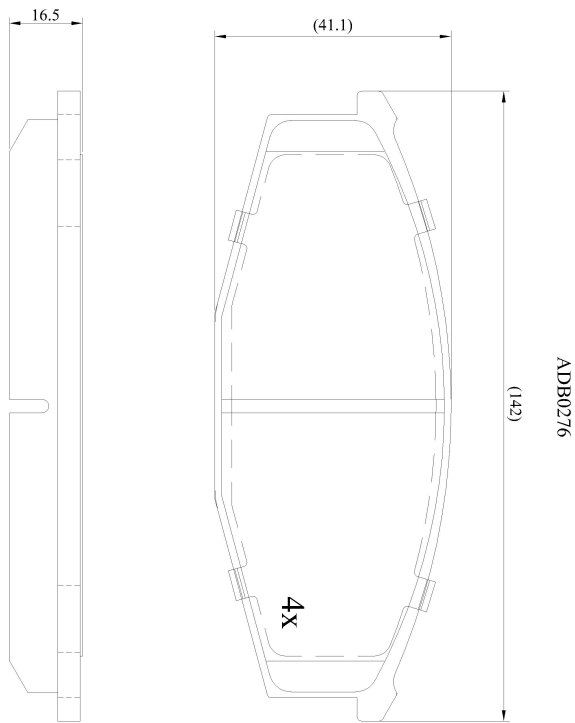

Make: NISSAN

Model: Patrol (-> 10/97)

Part Number: ADB0276

Vehicle Manufacturing/Engine:

Specifications

Fitting Position	:	Front
Model Date	:	01/82-01/85
Or. Caliper	:	Akebono
WVA	:	20863
FMSI	:	
Length	:	142
Width	:	53.3
Thickness	:	16.5