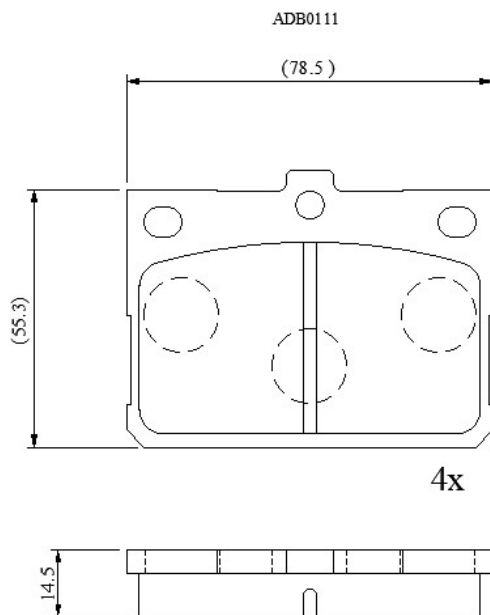

Make: NISSAN

Model: Pick-Ups

Part Number: ADB0111

Vehicle Manufacturing/Engine:

Specifications

Fitting Position	:	Front
Model Date	:	01/75-01/80
Or. Caliper	:	Sumitomo
WVA	:	20703
FMSI	:	
Length	:	78.5
Width	:	59.5
Thickness	:	14.5