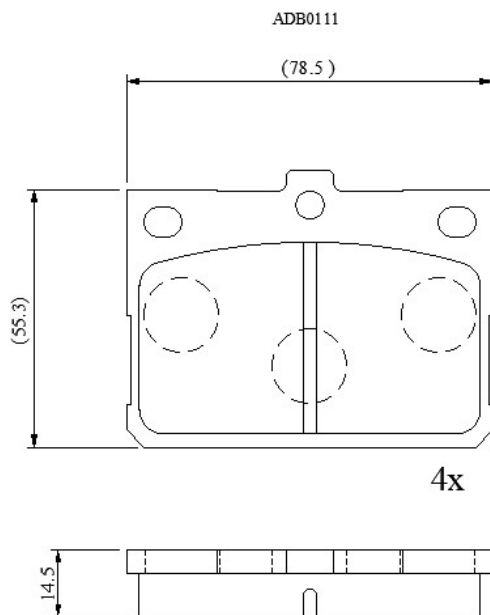

Make: NISSAN

Model: Pick-Ups

Part Number: ADB0111

Vehicle Manufacturing/Engine:

Specifications

Fitting Position	:	Front
Model Date	:	01/80-01/81
Or. Caliper	:	Sumitomo
WVA	:	20703
FMSI	:	
Length	:	78.5
Width	:	59.5
Thickness	:	14.5