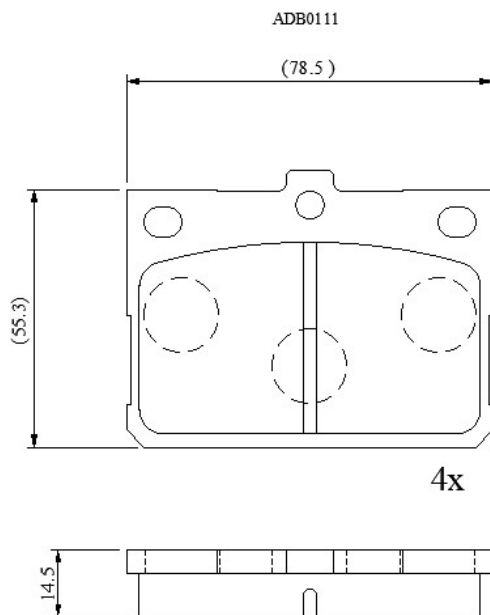

Make: NISSAN

Model: Pick-Ups

Part Number: ADB0111

Vehicle Manufacturing/Engine:

Specifications

Fitting Position	:	Front
Model Date	:	01/81-01/86
Or. Caliper	:	Sumitomo
WVA	:	20703
FMSI	:	
Length	:	78.5
Width	:	59.5
Thickness	:	14.5