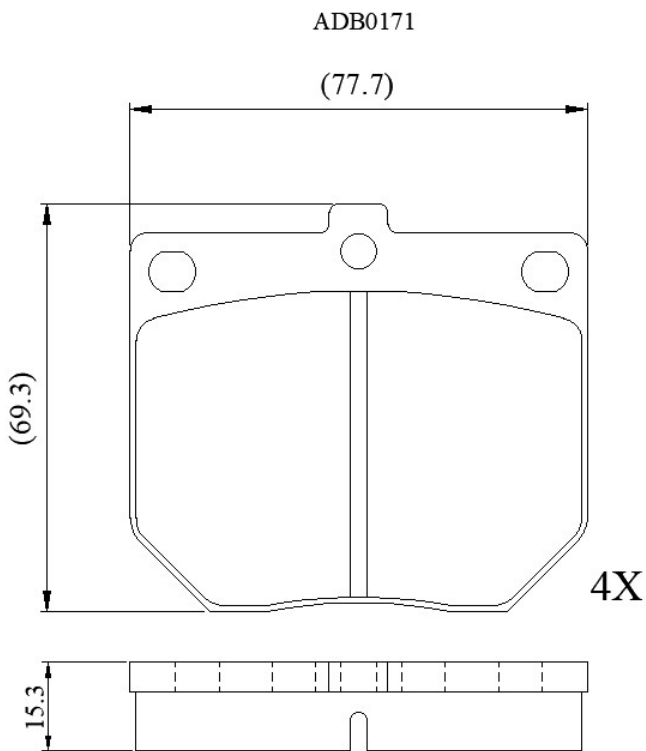

Make: NISSAN

Model: Pick-Ups

Part Number: ADB0171

Vehicle Manufacturing/Engine:

Specifications

Fitting Position	:	Front
Model Date	:	01/75-01/80
Or. Caliper	:	Sumitomo
WVA	:	20289
FMSI	:	
Length	:	77.7
Width	:	69.3
Thickness	:	15.3