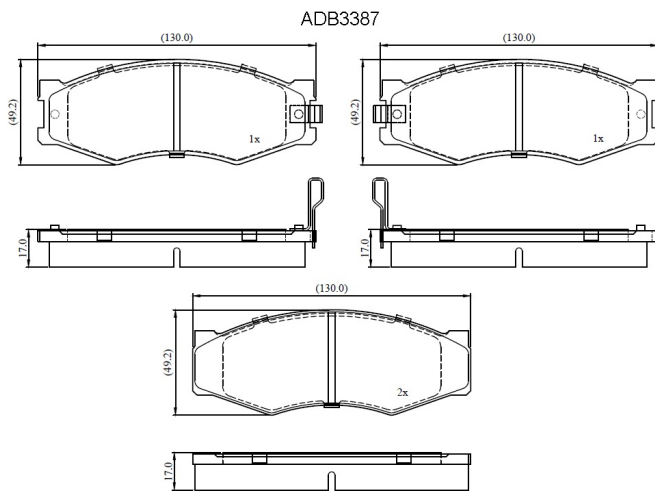

Make: NISSAN

Model: Pick-Ups

Part Number: ADB3387

Vehicle Manufacturing/Engine:

Specifications

Fitting Position	:	Front
Model Date	:	01/80-01/83
Or. Caliper	:	Akebono

WVA	:	21119
FMSI	:	
Length	:	128
Width	:	49.2
Thickness	:	17