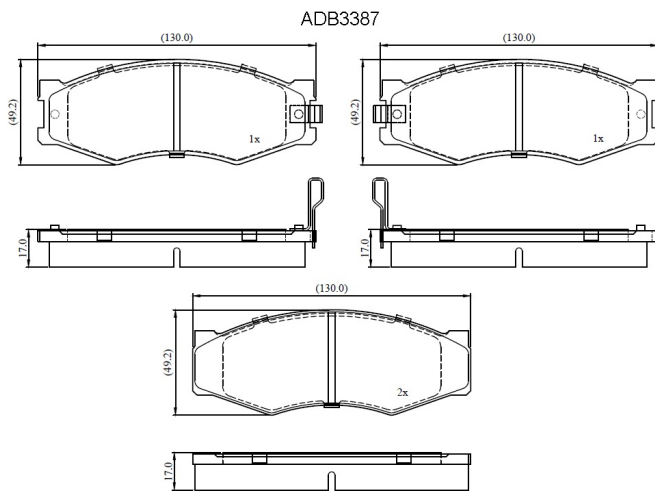

Make: NISSAN

Model: Pick-Ups

Part Number: ADB3387

Vehicle Manufacturing/Engine:

Specifications

Fitting Position	:	Front
Model Date	:	01/88->
Or. Caliper	:	Akebono

WVA	:	21119
FMSI	:	
Length	:	128
Width	:	49.2
Thickness	:	17