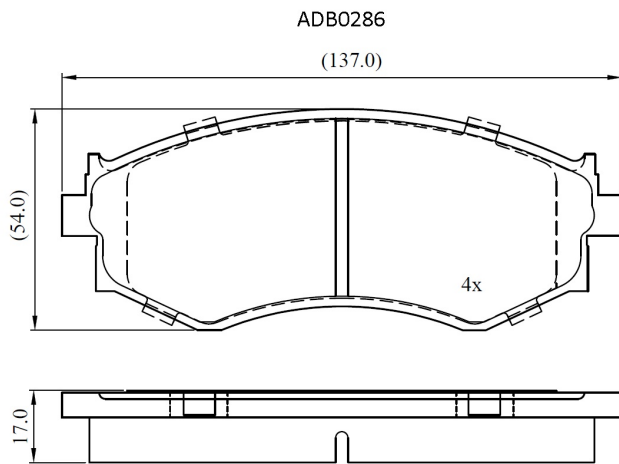

Make: NISSAN

Model: Prairie

Part Number: ADB0286

Vehicle Manufacturing/Engine:

Specifications

Fitting Position	:	Front
Model Date	:	04/89-01/91
Or. Caliper	:	Sumitomo

WVA	:	21526
FMSI	:	
Length	:	137
Width	:	54
Thickness	:	17