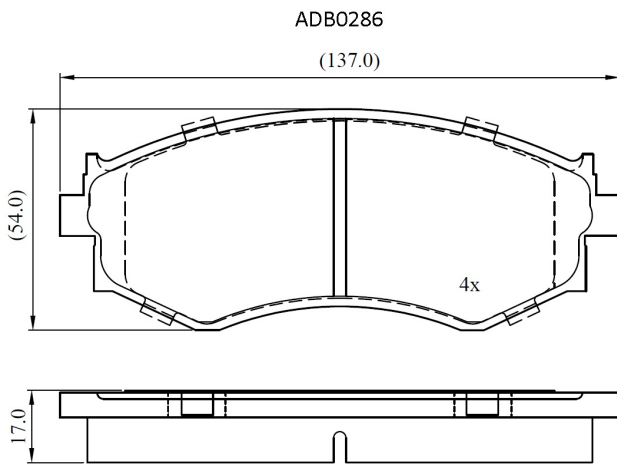

Make: NISSAN

Model: Prairie

Part Number: ADB0286

Vehicle Manufacturing/Engine:

Specifications

Fitting Position	:	Front
Model Date	:	01/91-04/92
Or. Caliper	:	Sumitomo

WVA	:	21526
FMSI	:	
Length	:	137
Width	:	54
Thickness	:	17