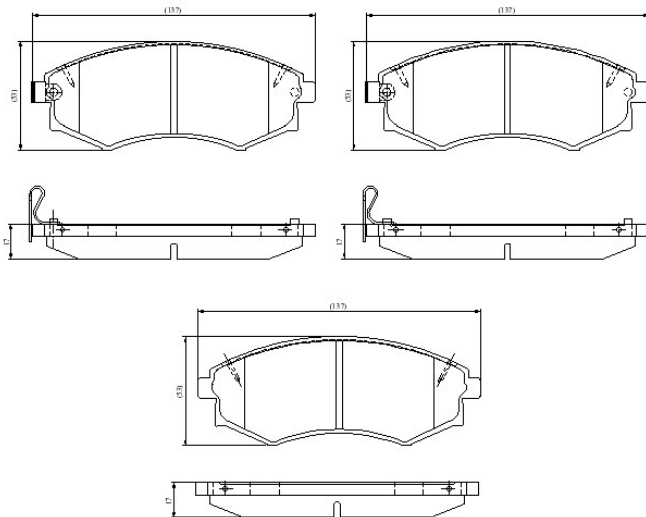

Make: NISSAN

Model: Prairie

Part Number: ADB3227

Vehicle Manufacturing/Engine:

ADB3227

Specifications

Fitting Position	:	Front
Model Date	:	04/92-10/94

Or. Caliper	:	Sumitomo
WVA	:	21727
FMSI	:	
Length	:	137
Width	:	53
Thickness	:	17