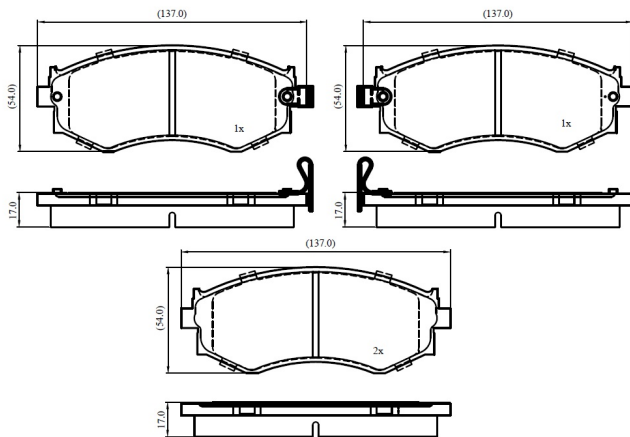

Make: NISSAN

Model: Prairie

Part Number: ADB3286

Vehicle Manufacturing/Engine:

ADB3286

Specifications

Fitting Position	:	Front
Model Date	:	01/91-04/92
Or. Caliper	:	Sumitomo

WVA	:	21527
FMSI	:	
Length	:	137
Width	:	54
Thickness	:	17