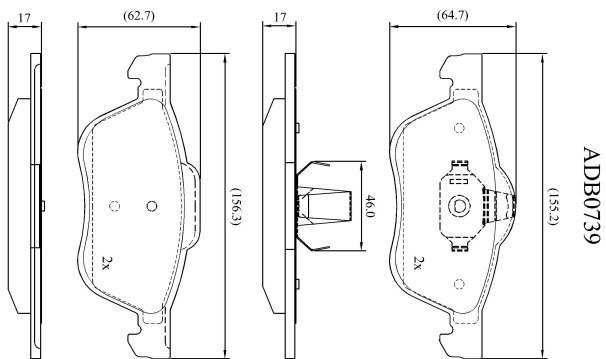

Make: NISSAN

Model: Primera (->03/02)

Part Number: ADB0739

Vehicle Manufacturing/Engine:

Specifications

Fitting Position	:	Front
Model Date	:	03/02->
Or. Caliper	:	Ate
WVA	:	23160
FMSI	:	
Length	:	156.3/155.2
Width	:	64.7/62.7
Thickness	:	17