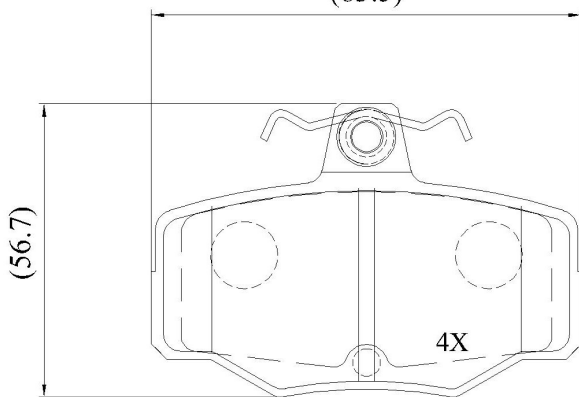

Make: NISSAN

Model: Primera Range

Part Number: ADB0442

Vehicle Manufacturing/Engine:

ADB0442

(83.5)

Specifications

Fitting Position	:	Rear
Model Date	:	09/98->
Or. Caliper	:	Lucas
WVA	:	21545
FMSI	:	
Length	:	83.5
Width	:	56.7
Thickness	:	15