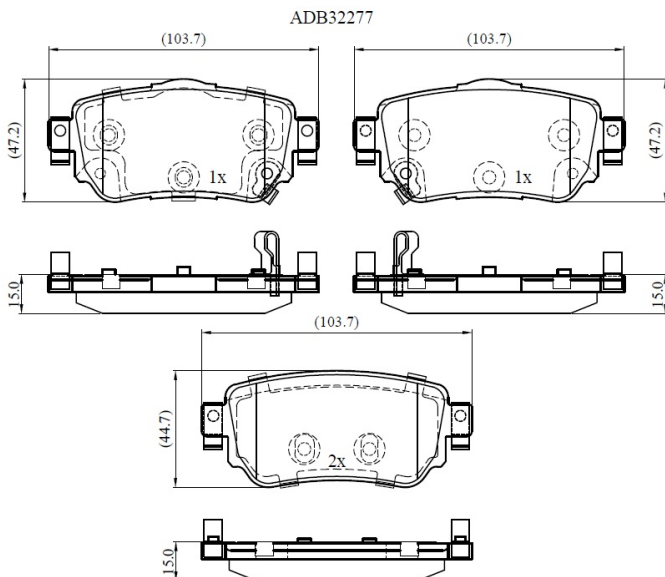

Make: NISSAN

Model: Qashqai - J11 All Models

Part Number: ADB32277

Vehicle Manufacturing/Engine:

Specifications

Fitting Position	:	Rear
Model Date	:	2013-

Or. Caliper	:	
WVA	:	25,96,52,59,66,25,967
FMSI	:	
Length	:	103
Width	:	47.20/44.70
Thickness	:	15