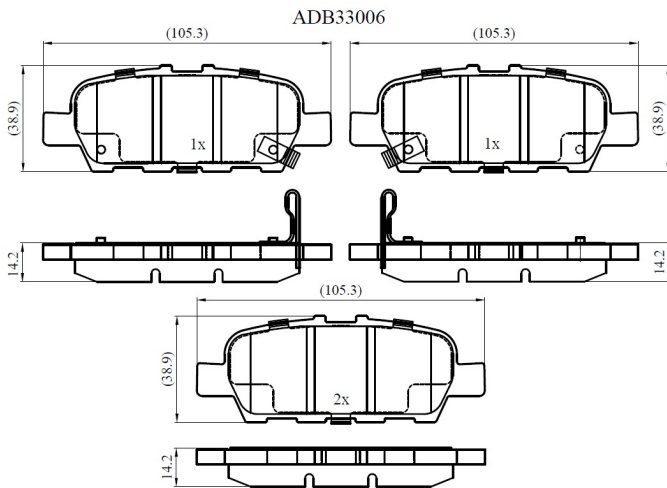

Make: NISSAN

Model: QASHQAI / QASHQAI +2 I

Part Number: ADB33006

Vehicle Manufacturing/Engine:

Specifications

Fitting Position	:	Rear
Model Date	:	2011-2013
Or. Caliper	:	
WVA	:	23871

FMSI	:
Length	:
Width	:
Thickness	: