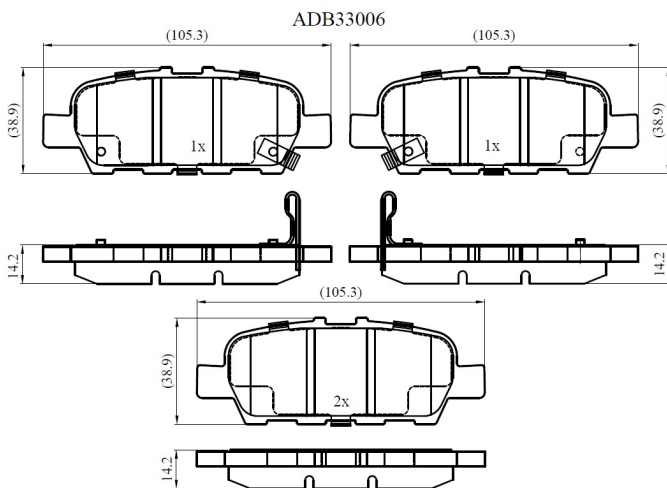

Make: NISSAN

Model: QASHQAI / QASHQAI +2 I

Part Number: ADB33006

Vehicle Manufacturing/Engine:

Specifications

Fitting Position	:	Rear
Model Date	:	2007-2013
Or. Caliper	:	
WVA	:	23871

FMSI	:
Length	:
Width	:
Thickness	: