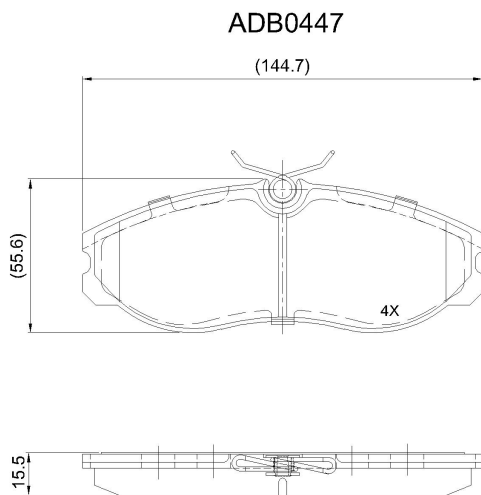

Make: NISSAN

Model: Serena

Part Number: ADB0447

Vehicle Manufacturing/Engine:

Specifications

Fitting Position	:	Front
Model Date	:	01/98->
Or. Caliper	:	Lucas

WVA	:	21481
FMSI	:	
Length	:	144.7
Width	:	55.6
Thickness	:	15.5