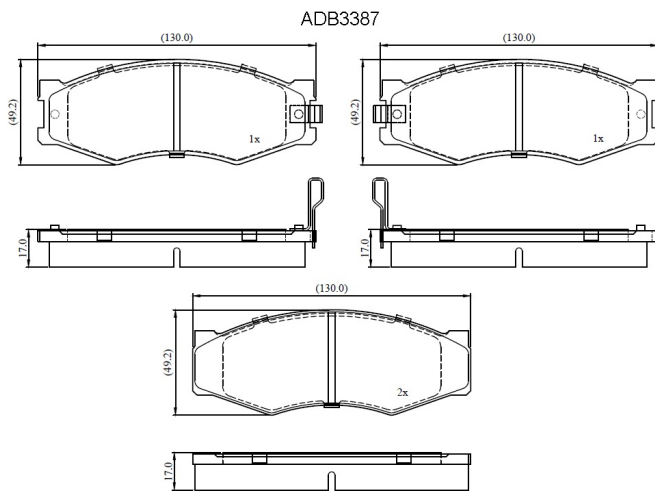

Make: NISSAN

Model: Serena

Part Number: ADB3387

Vehicle Manufacturing/Engine:

Specifications

Fitting Position	:	Front
Model Date	:	01/98->
Or. Caliper	:	Akebono

WVA	:	21119
FMSI	:	
Length	:	128
Width	:	49.2
Thickness	:	17