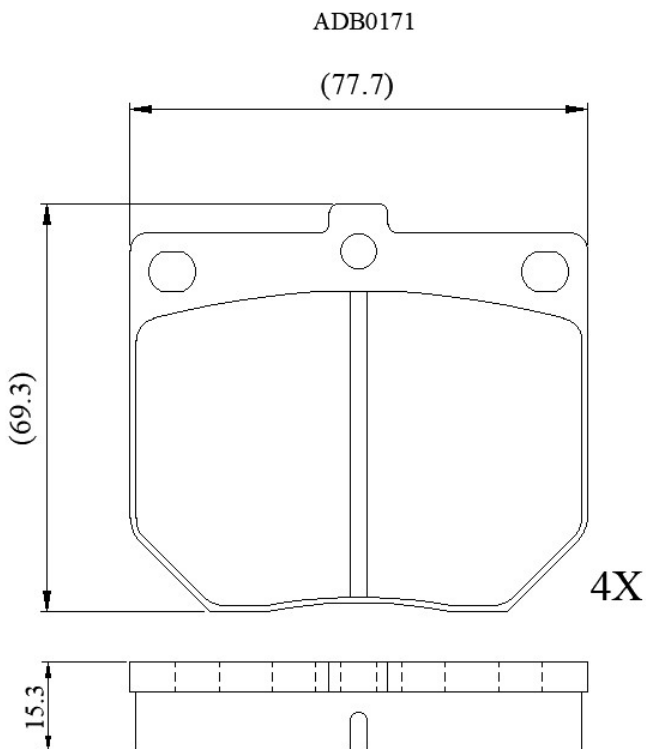

Make: NISSAN

Model: Skyline 240K (C110 Series)

Part Number: ADB0171

Vehicle Manufacturing/Engine:

Specifications

Fitting Position	:	Front
Model Date	:	08/77-01/79
Or. Caliper	:	Sumitomo
WVA	:	20289
FMSI	:	
Length	:	77.7
Width	:	69.3
Thickness	:	15.3