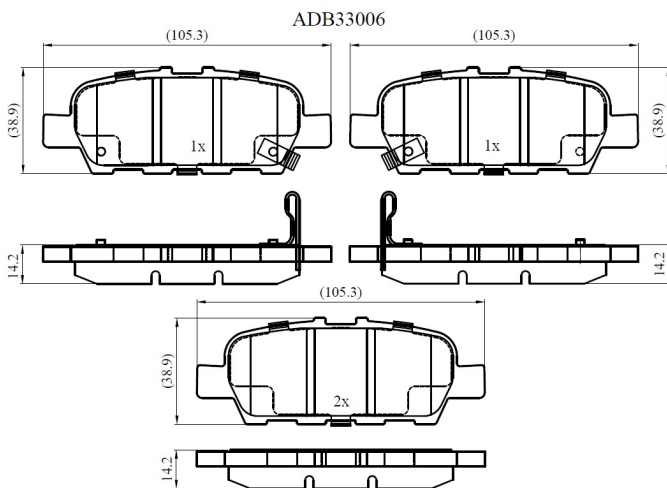

Make: NISSAN

Model: SKYLINE Coupe

Part Number: ADB33006

Vehicle Manufacturing/Engine:

Specifications

Fitting Position	:	Rear
Model Date	:	2006-2007
Or. Caliper	:	
WVA	:	23871

FMSI	:
Length	:
Width	:
Thickness	: