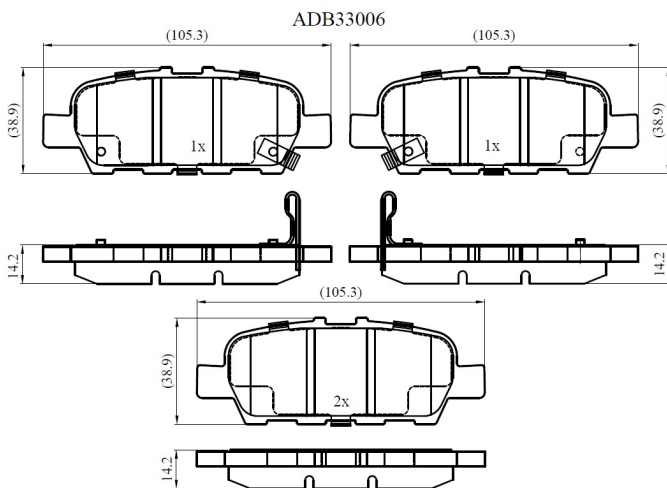

Make: NISSAN

Model: SKYLINE Coupe

Part Number: ADB33006

Vehicle Manufacturing/Engine:

Specifications

Fitting Position	:	Rear
Model Date	:	2003-2006
Or. Caliper	:	
WVA	:	23871

FMSI	:
Length	:
Width	:
Thickness	: