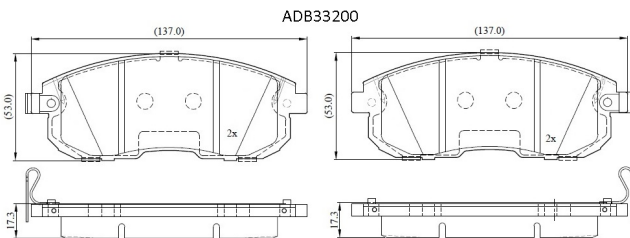

Make: NISSAN

Model: SKYLINE Coupe

Part Number: ADB33200

Vehicle Manufacturing/Engine:

Specifications

Fitting Position	:	Front
Model Date	:	2003-2006
Or. Caliper	:	
WVA	:	21562
FMSI	:	
Length	:	137
Width	:	53

Thickness

:

17.3