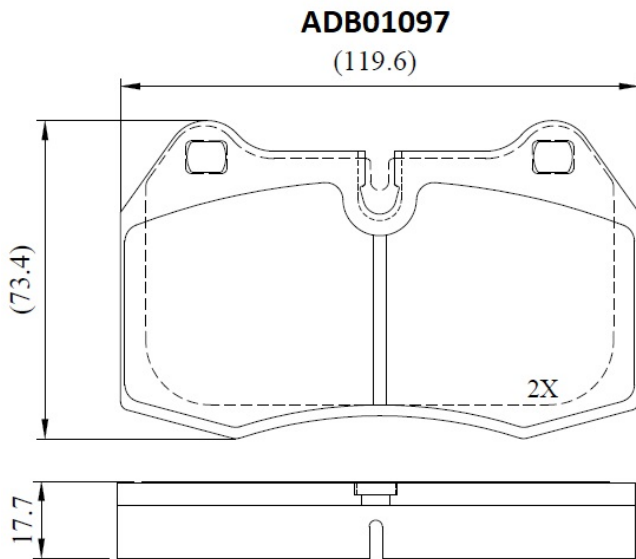

Make: NISSAN

Model: Skyline GT-R

Part Number: ADB01097

Vehicle Manufacturing/Engine:

Specifications

Fitting Position	:	Front
Model Date	:	11/97->

Or. Caliper	:	Brembo
WVA	:	21471
FMSI	:	
Length	:	119.6
Width	:	73.4
Thickness	:	17.7