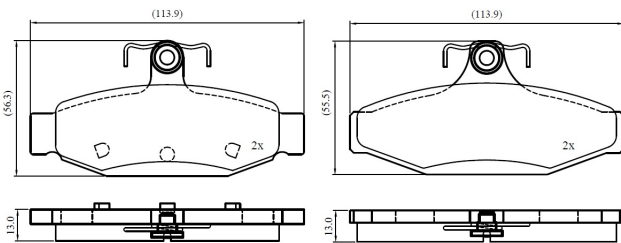

Make: NISSAN

Model: Skylinr Range

Part Number: ADB0298

Vehicle Manufacturing/Engine:

ADB0298

Specifications

Fitting Position	:	Front
Model Date	:	11/86-02/90
Or. Caliper	:	
WVA	:	
FMSI	:	
Length	:	113.9

Width	:	56.3/55.4
Thickness	:	13