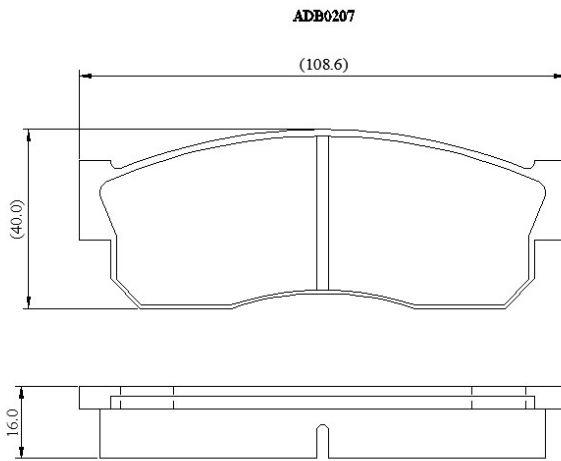

Make: NISSAN

Model: Sunny/Sentra (82->01/91)

Part Number: ADB0207

Vehicle Manufacturing/Engine:

Specifications

| | | |
|-------------------------|---|-------------|
| Fitting Position | : | Front |
| Model Date | : | 06/86-01/89 |
| Or. Caliper | : | Sumitomo |
| WVA | : | 20958 |

| | | |
|------------------|---|-------|
| FMSI | : | |
| Length | : | 108.5 |
| Width | : | 40 |
| Thickness | : | 16 |