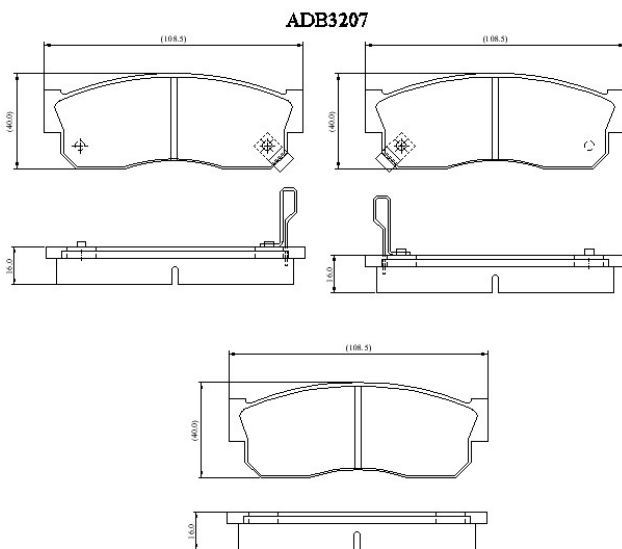

Make: NISSAN

Model: Sunny/Sentra (82->01/91)

Part Number: ADB3207

Vehicle Manufacturing/Engine:

Specifications

Fitting Position	:	Front
Model Date	:	01/82-07/91

Or. Caliper	:	Sumitomo
WVA	:	2,12,24,20,958
FMSI	:	
Length	:	108.5
Width	:	40
Thickness	:	16