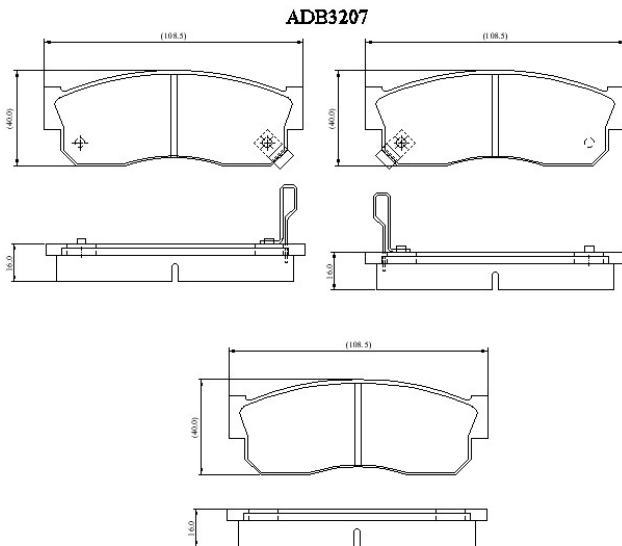

Make: NISSAN

Model: Sunny/Sentra (82->01/91)

Part Number: ADB3207

Vehicle Manufacturing/Engine:

Specifications

Fitting Position	:	Front
Model Date	:	06/86-01/89

Or. Caliper	:	Sumitomo
WVA	:	2,12,24,20,958
FMSI	:	
Length	:	108.5
Width	:	40
Thickness	:	16