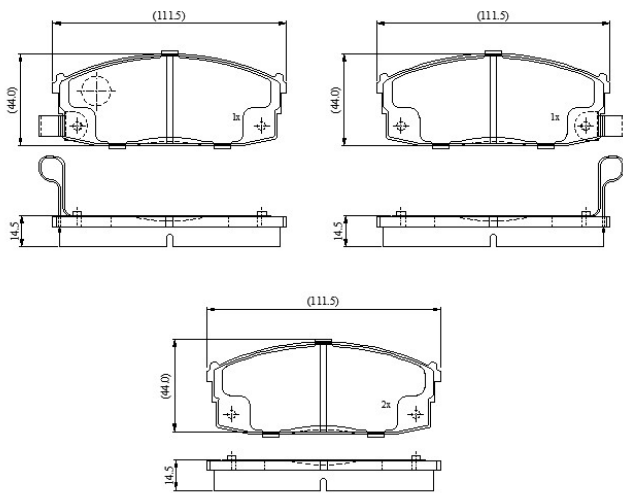

Make: NISSAN

Model: Sunny/Sentra (82->01/91)

Part Number: ADB3368

Vehicle Manufacturing/Engine:

ADB3368

Specifications

Fitting Position	:	Front
Model Date	:	03/82-07/86

Or. Caliper	:	Akebono
WVA	:	20718
FMSI	:	
Length	:	111.5
Width	:	44
Thickness	:	14.5