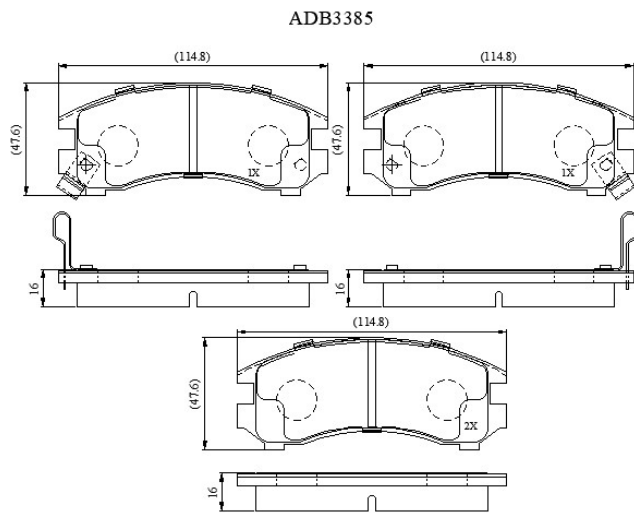

Make: NISSAN

Model: Sunny/Sentra (82->01/91)

Part Number: ADB3385

Vehicle Manufacturing/Engine:

Specifications

Fitting Position	:	Front
Model Date	:	07/86-01/91
Or. Caliper	:	Akebono

WVA	:	21345
FMSI	:	
Length	:	114.8
Width	:	47.6
Thickness	:	16