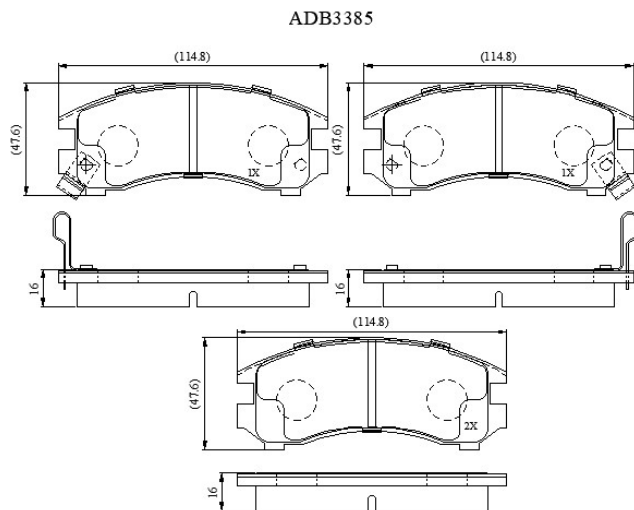

Make: NISSAN

Model: Sunny/Sentra (82->01/91)

Part Number: ADB3385

Vehicle Manufacturing/Engine:

Specifications

Fitting Position	:	Front
Model Date	:	07/86-01/91
Or. Caliper	:	Akebono

WVA	:	21345
FMSI	:	
Length	:	114.8
Width	:	47.6
Thickness	:	16