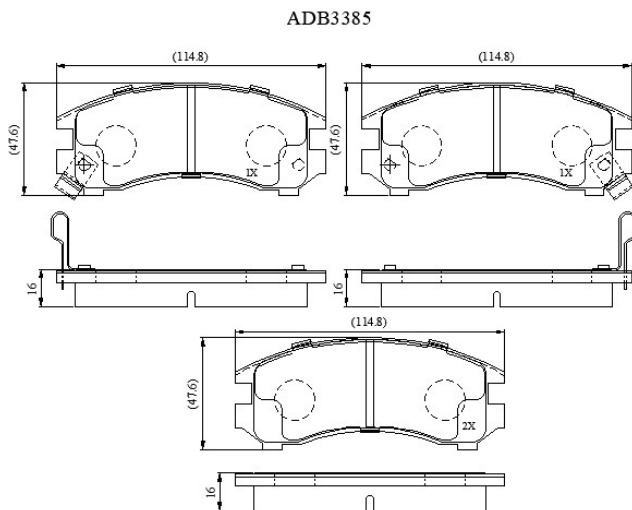

Make: NISSAN

Model: Sunny/Sentra (82->01/91)

Part Number: ADB3385

Vehicle Manufacturing/Engine:

Specifications

Fitting Position	:	Front
Model Date	:	07/89-01/91
Or. Caliper	:	Akebono

WVA	:	21345
FMSI	:	
Length	:	114.8
Width	:	47.6
Thickness	:	16