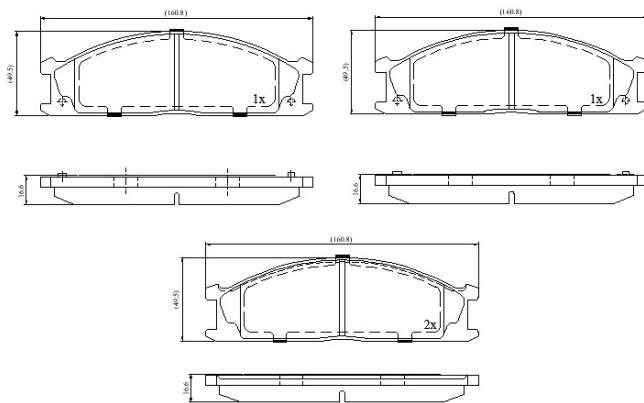

Make: NISSAN

Model: Terrano

Part Number: ADB3423

Vehicle Manufacturing/Engine:

ADB3423

Specifications

Fitting Position	:	Front
Model Date	:	1989-1996
Or. Caliper	:	
WVA	:	

FMSI	:	
Length	:	160.7
Width	:	49
Thickness	:	16.5