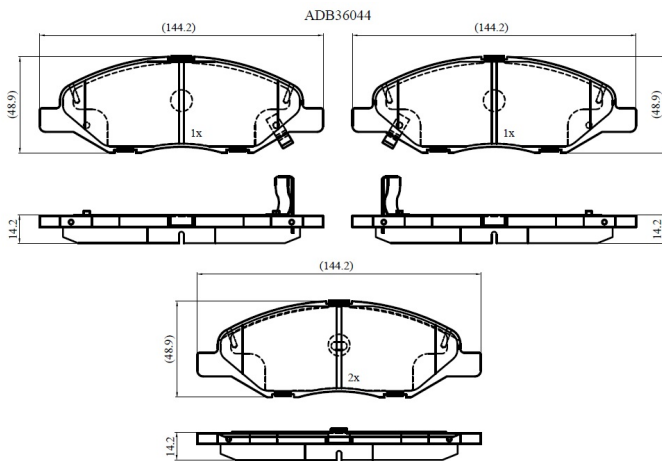

Make: NISSAN

Model: TIIDA Hatchback

Part Number: ADB36044

Vehicle Manufacturing/Engine:

Specifications

Fitting Position	:	Front
Model Date	:	05/2004->02/2007
Or. Caliper	:	
WVA	:	

FMSI	:	
Length	:	144.2
Width	:	48.9
Thickness	:	14.2