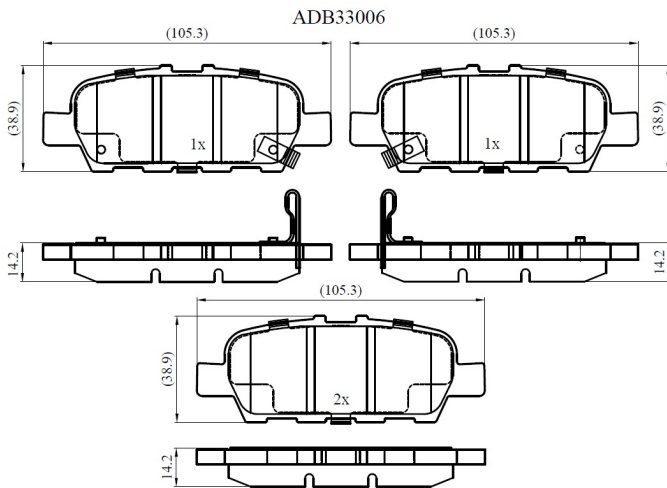

Make: NISSAN

Model: TIIDA Hatchback

Part Number: ADB33006

Vehicle Manufacturing/Engine:

Specifications

Fitting Position	:	Rear
Model Date	:	2007-2011
Or. Caliper	:	
WVA	:	23871

FMSI	:
Length	:
Width	:
Thickness	: