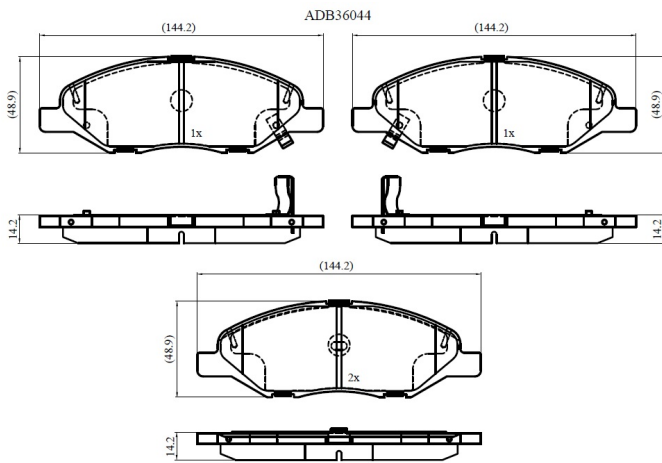

Make: NISSAN

Model: TIIDA Saloon

Part Number: ADB36044

Vehicle Manufacturing/Engine:

Specifications

Fitting Position	:	Front
Model Date	:	01/2007->12/2012
Or. Caliper	:	
WVA	:	

FMSI	:	
Length	:	144.2
Width	:	48.9
Thickness	:	14.2