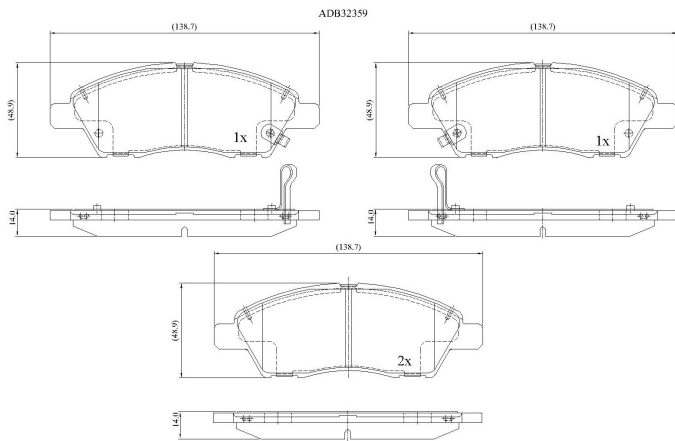

Make: NISSAN

Model: Tiida

Part Number: ADB32359

Vehicle Manufacturing/Engine:

Specifications

Fitting Position	:	Front
Model Date	:	11/2006-
Or. Caliper	:	
WVA	:	

FMSI	:	
Length	:	138.7
Width	:	48.9
Thickness	:	13.7