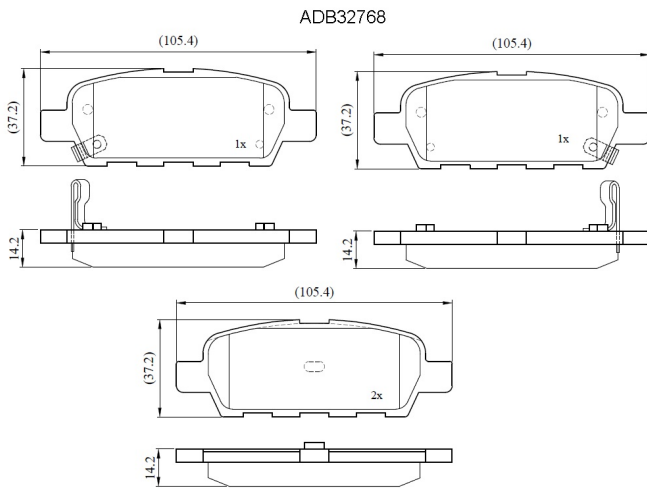

Make: NISSAN

Model: TRUCK Murano

Part Number: ADB32768

Vehicle Manufacturing/Engine:

Specifications

Fitting Position	:	Rear
Model Date	:	10-
Or. Caliper	:	

WVA	:	
FMSI	:	7784-D905
Length	:	105.4
Width	:	37.2
Thickness	:	14.2