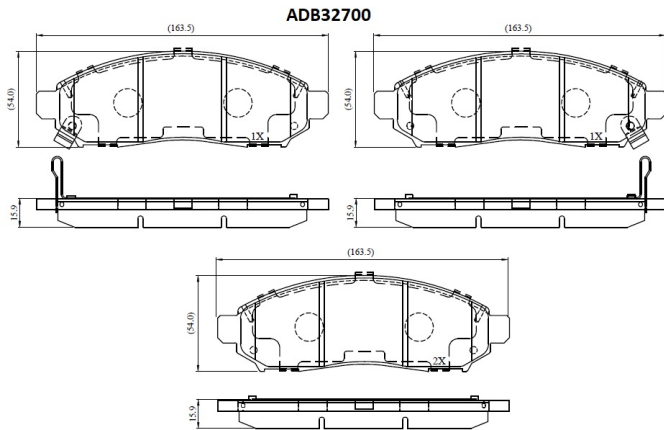

Make: NISSAN

Model: TRUCK Pathfinder

Part Number: ADB32700

Vehicle Manufacturing/Engine:

Specifications

Fitting Position	:	Front
Model Date	:	05-Oct
Or. Caliper	:	
WVA	:	

FMSI	:	D1094
Length	:	163.5
Width	:	54
Thickness	:	15.9